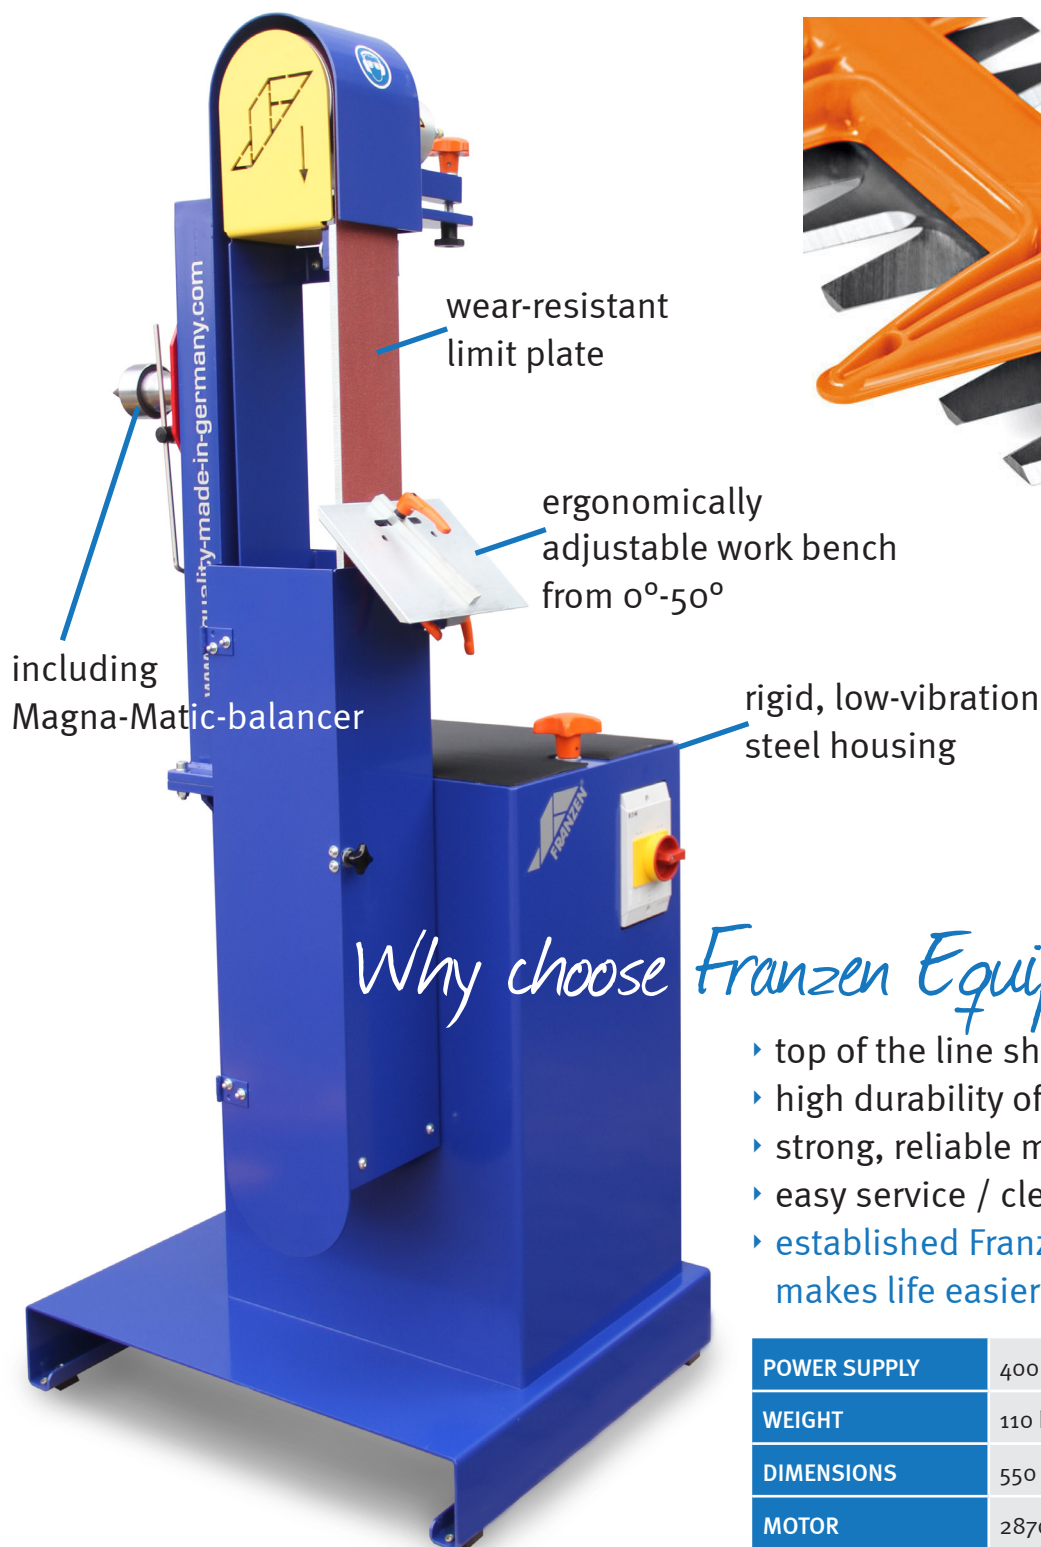

The BS1000 sharpens lawn mower- as well as hedgetrimmer blades

wear-resistant
limit plate

ergonomically
adjustable work bench
from 0°-50°

including
Magna-Matic-balancer

rigid, low-vibration
steel housing

Why choose Franzen Equipment?

- ▶ top of the line sharpening results
- ▶ high durability of the belt
- ▶ strong, reliable motor
- ▶ easy service / cleaning
- ▶ established Franzen quality makes life easier!

POWER SUPPLY	400 V, 50 Hz
WEIGHT	110 kg // 245 lbs.
DIMENSIONS	550 x 630 x 1500 mm (L x W x H)
MOTOR	2870 U/min. / 2,2 kW